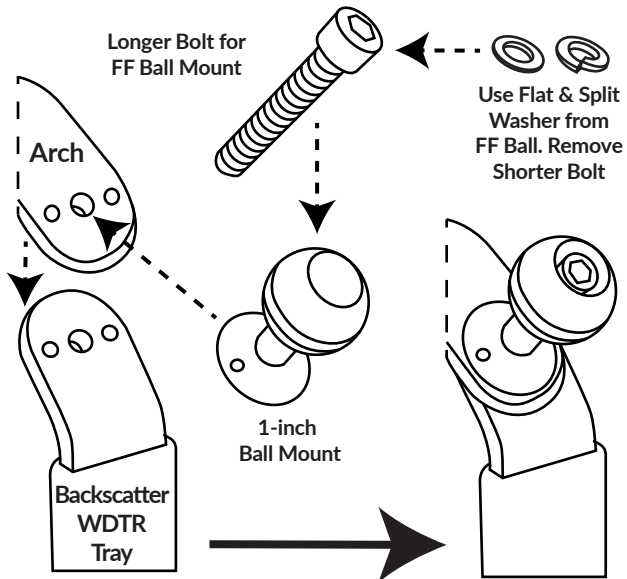

## WIDE HANDLE & TRAY ARCH INSTALLATION

USE SHORT BOLT FOR NO ARMS

## WIDE HANDLE & TRAY ARCH INSTALLATION

USE LONG BOLT FOR BALL MOUNTS