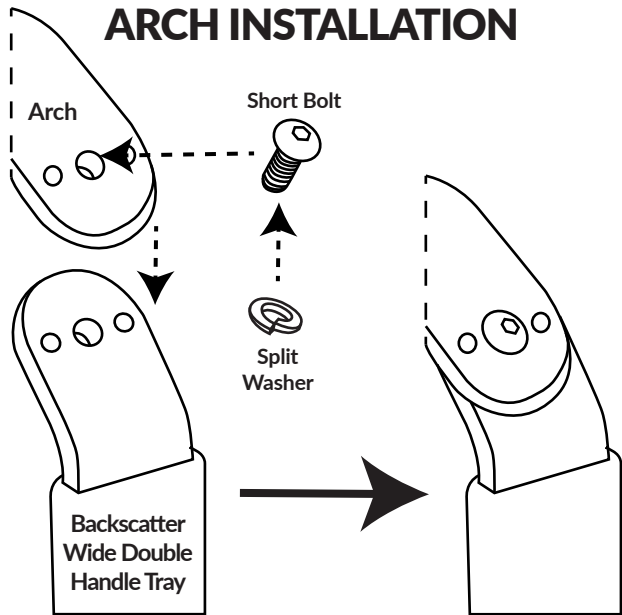

## WIDE HANDLE & TRAY ARCH INSTALLATION

USE SHORT BOLT FOR NO ARMS

## WIDE HANDLE & TRAY ARCH INSTALLATION

USE LONG BOLT FOR BALL MOUNTS